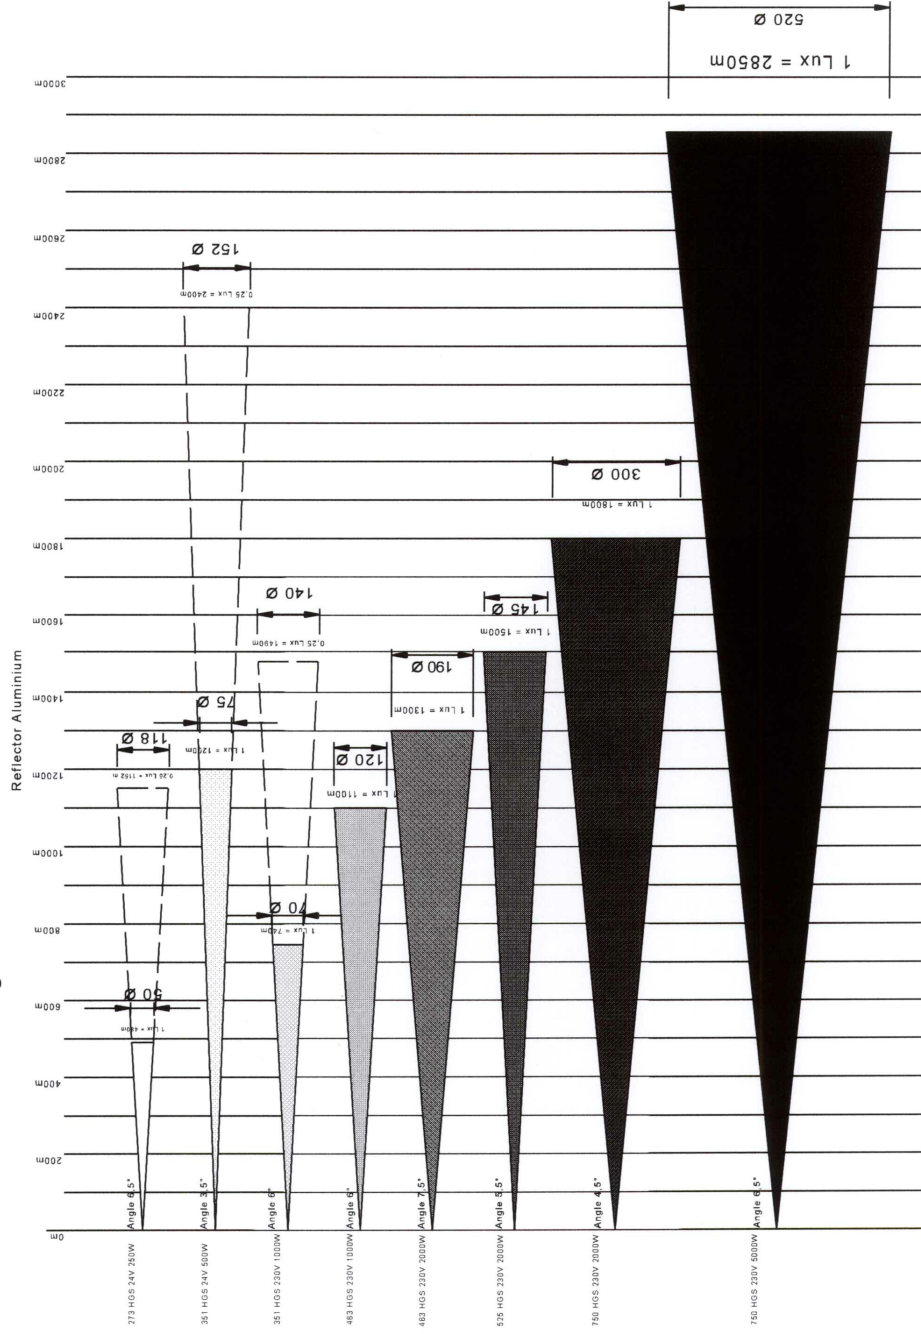

# SEEMATZ Searchlight HGS 250W-5000W

measurements are conform DIN regulation

**SEEMATZ**  
 PESCH Marinescheinwerfer  
 Ortsring 2  
 D- 21423 Winsen  
 Tel.: +49 4171 5684  
 Fax.: +49 4171 50765